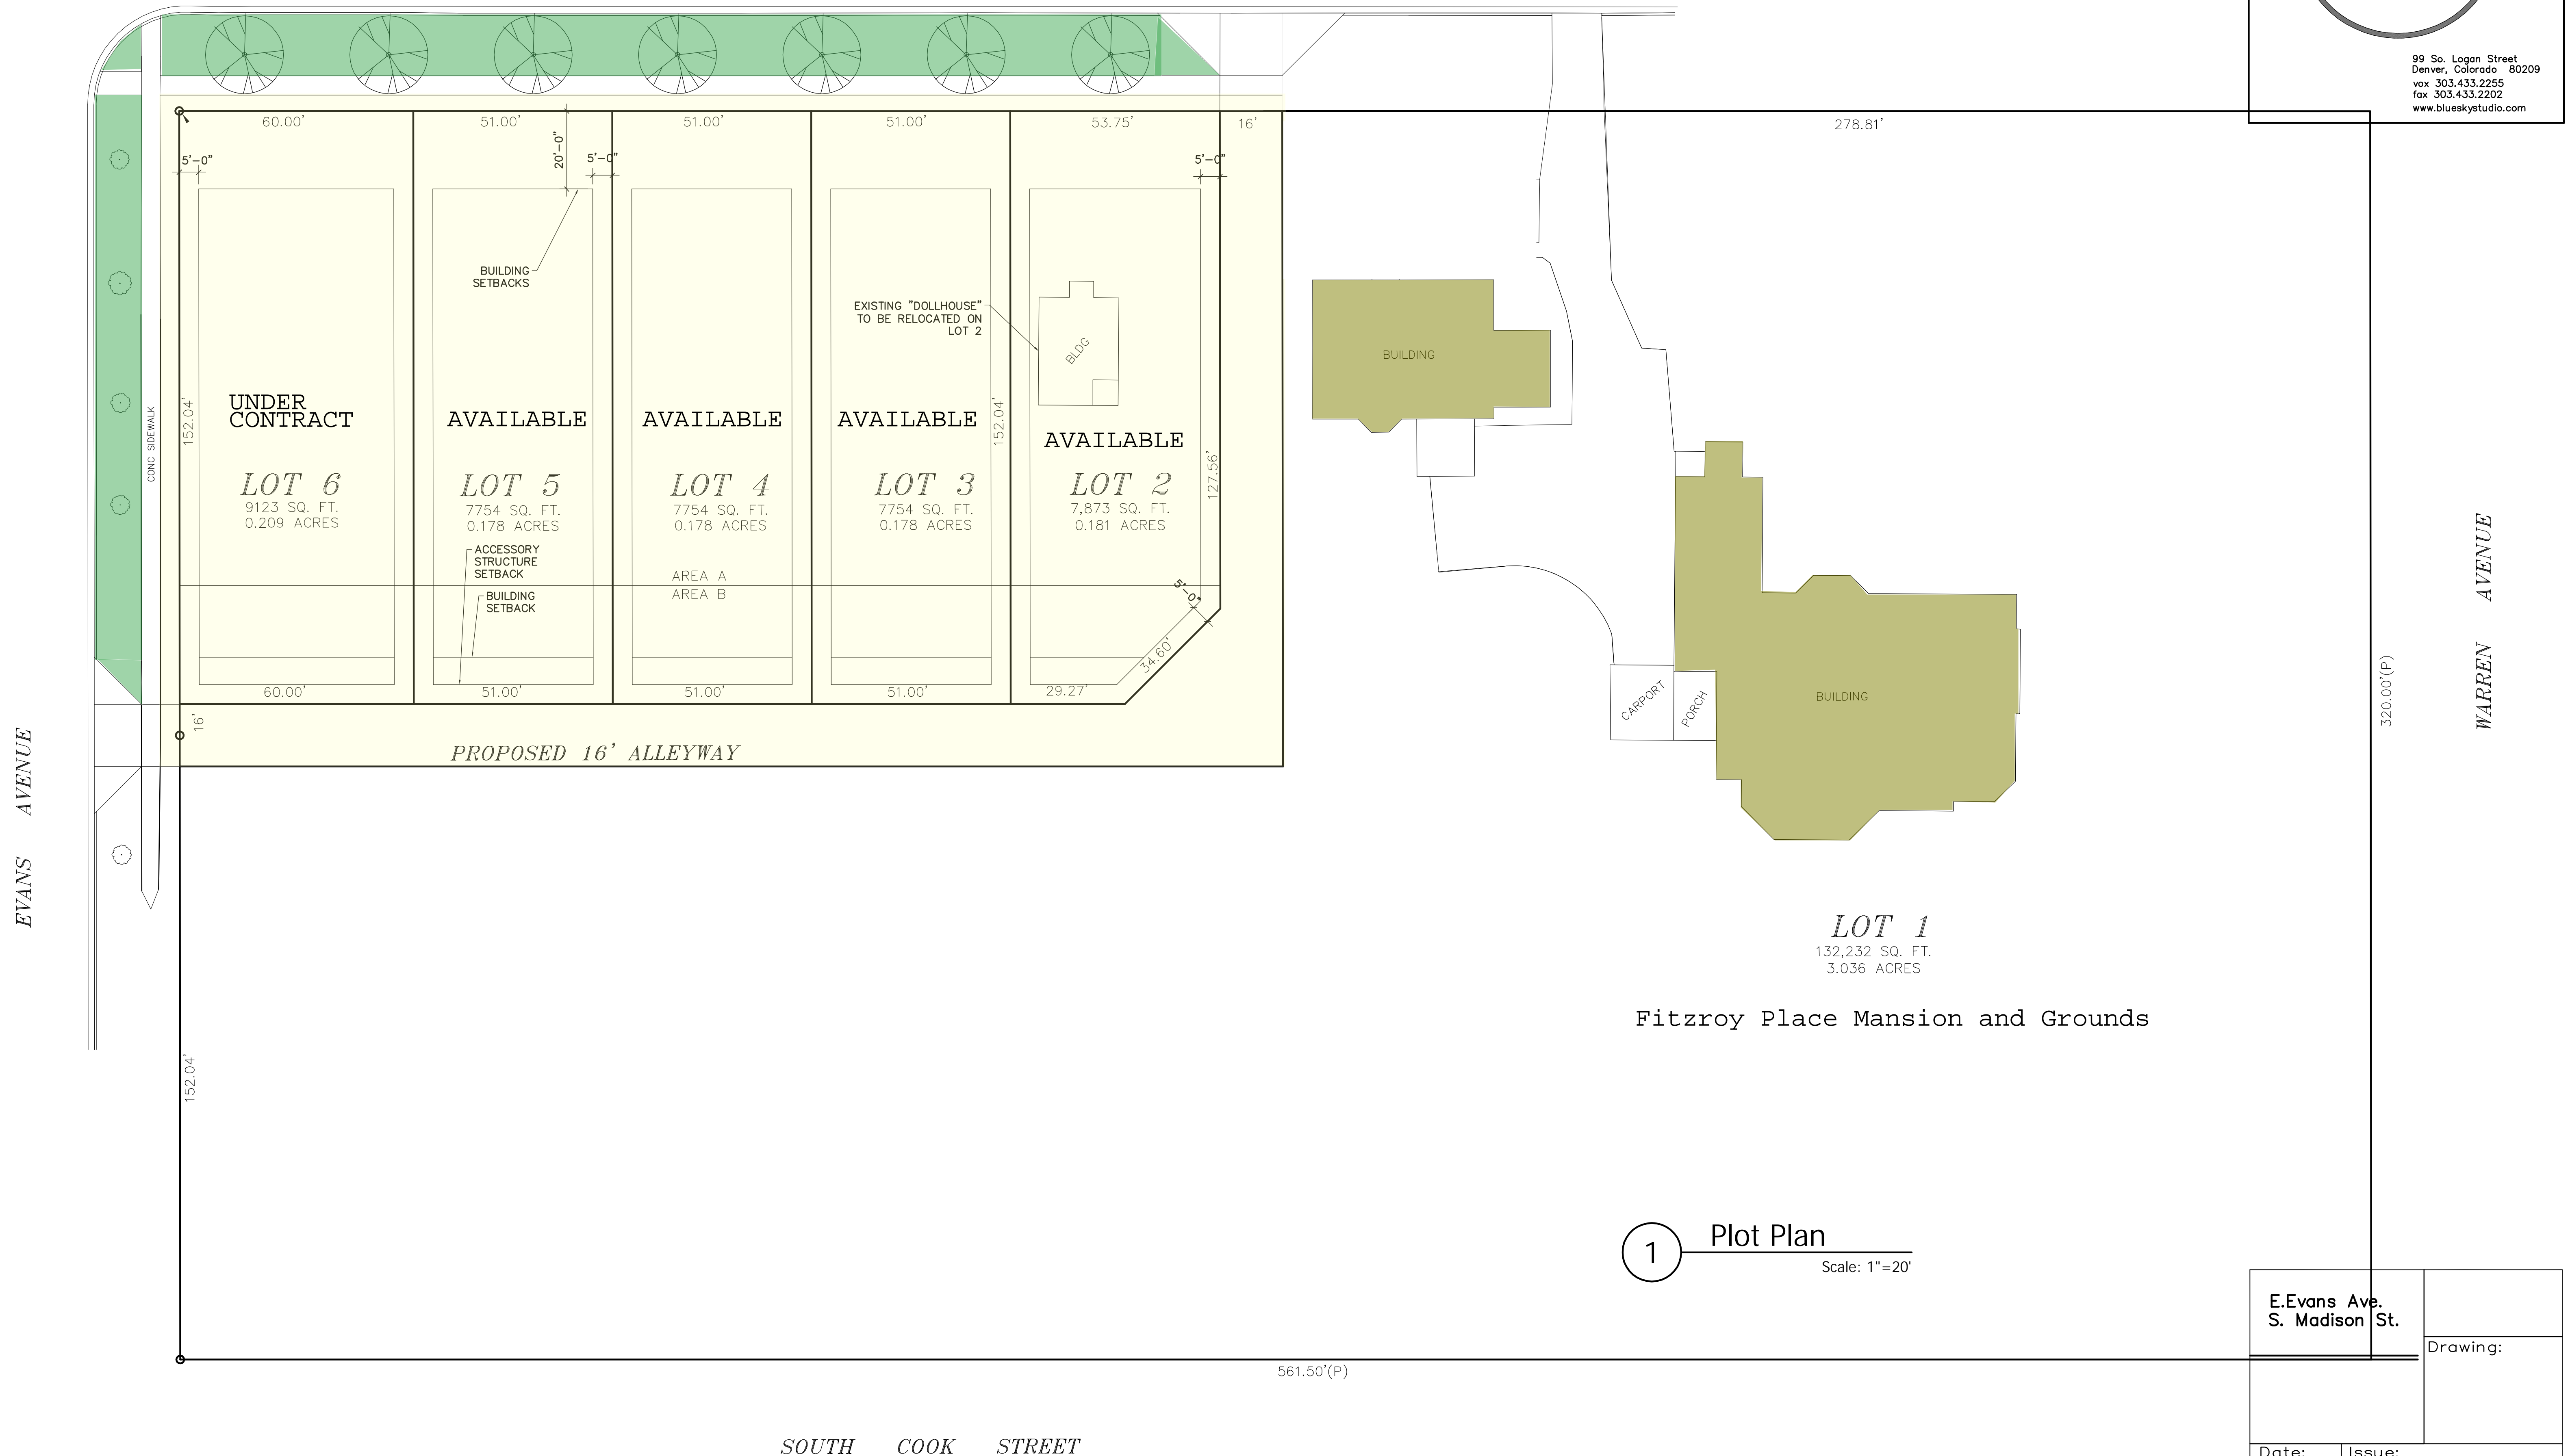

SOUTH MADISON STREET

1 Plot Plan
 Scale: 1"=20'

E. Evans Ave. S. Madison St.		Drawing:
Date:	Issue:	
Drawn By: BlueSky Studio		